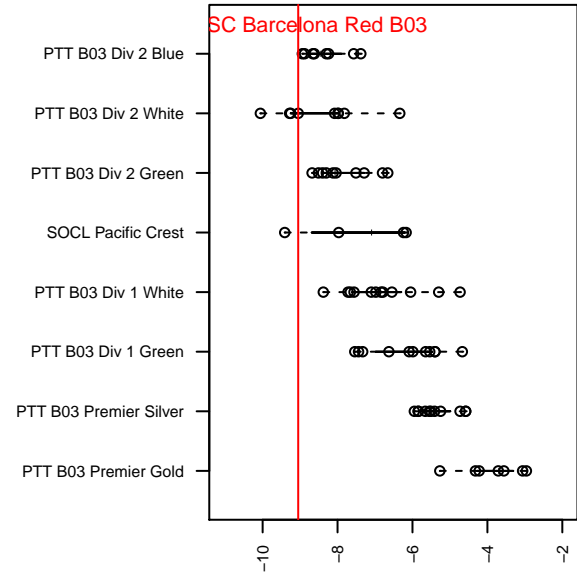

# WUSC Barcelona Red B03

Willamette United Soccer Club  
 Willamette, OR  
 B03 total strength=344  
 attack=0.26 defense=0.16  
 fall league = PTT B03 Div 2 White  
 spr league = Spr OYS B03 Div 2 White

alt names used:  
 Willamette United BU12 Barca Red  
 WILLAMETTE UNITED BU12 BARCA RED (OI  
 WUSC Bu12 Barca Red  
 WUSC Bu12 Barca Red  
 WUSC Bu12 Barca Red

Venues played:  
 2015 United Cup 9v9 U12  
 2015 Oswego Nike Cup Bronze U12  
 2015 PTT B03 Division 2 White  
 2015 OYS Founders Cup B03  
 2015 Spr OYS B03 Division 2 White

**attack and defense variance (black dot)  
relative to other teams  
and top 10 in region**

**attack and defense rating  
relative to others at age  
and all opponents in last 13 months**

**Performance relative to 13 month average**