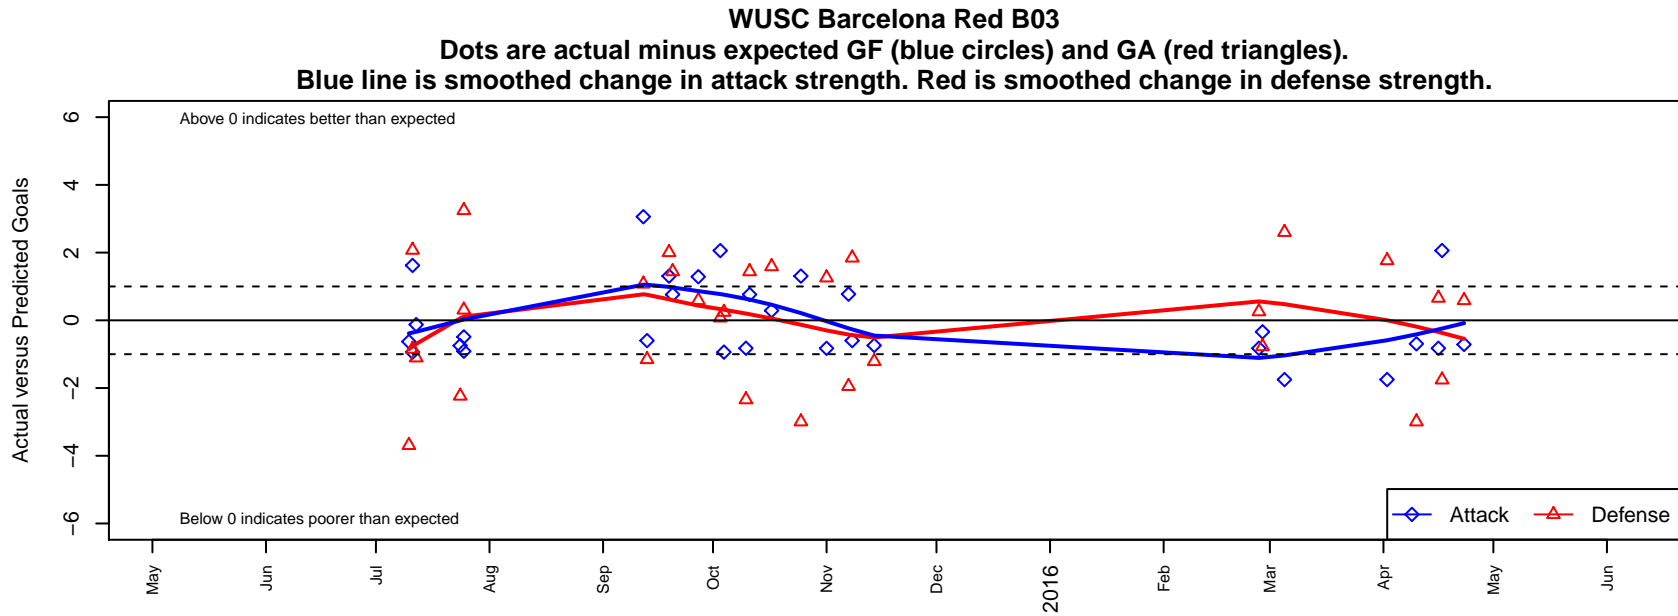

# WUSC Barcelona Red B03

Willamette United Soccer Club  
 Willamette, OR  
 B03 total strength=344  
 attack=0.26 defense=0.16  
 fall league = PTT B03 Div 2 White  
 spr league = Spr OYS B03 Div 2 White

**attack and defense variance (black dot)  
relative to other teams  
and top 10 in region**

**attack and defense rating  
relative to others at age  
and all opponents in last 13 months**

**Performance relative to 13 month average**